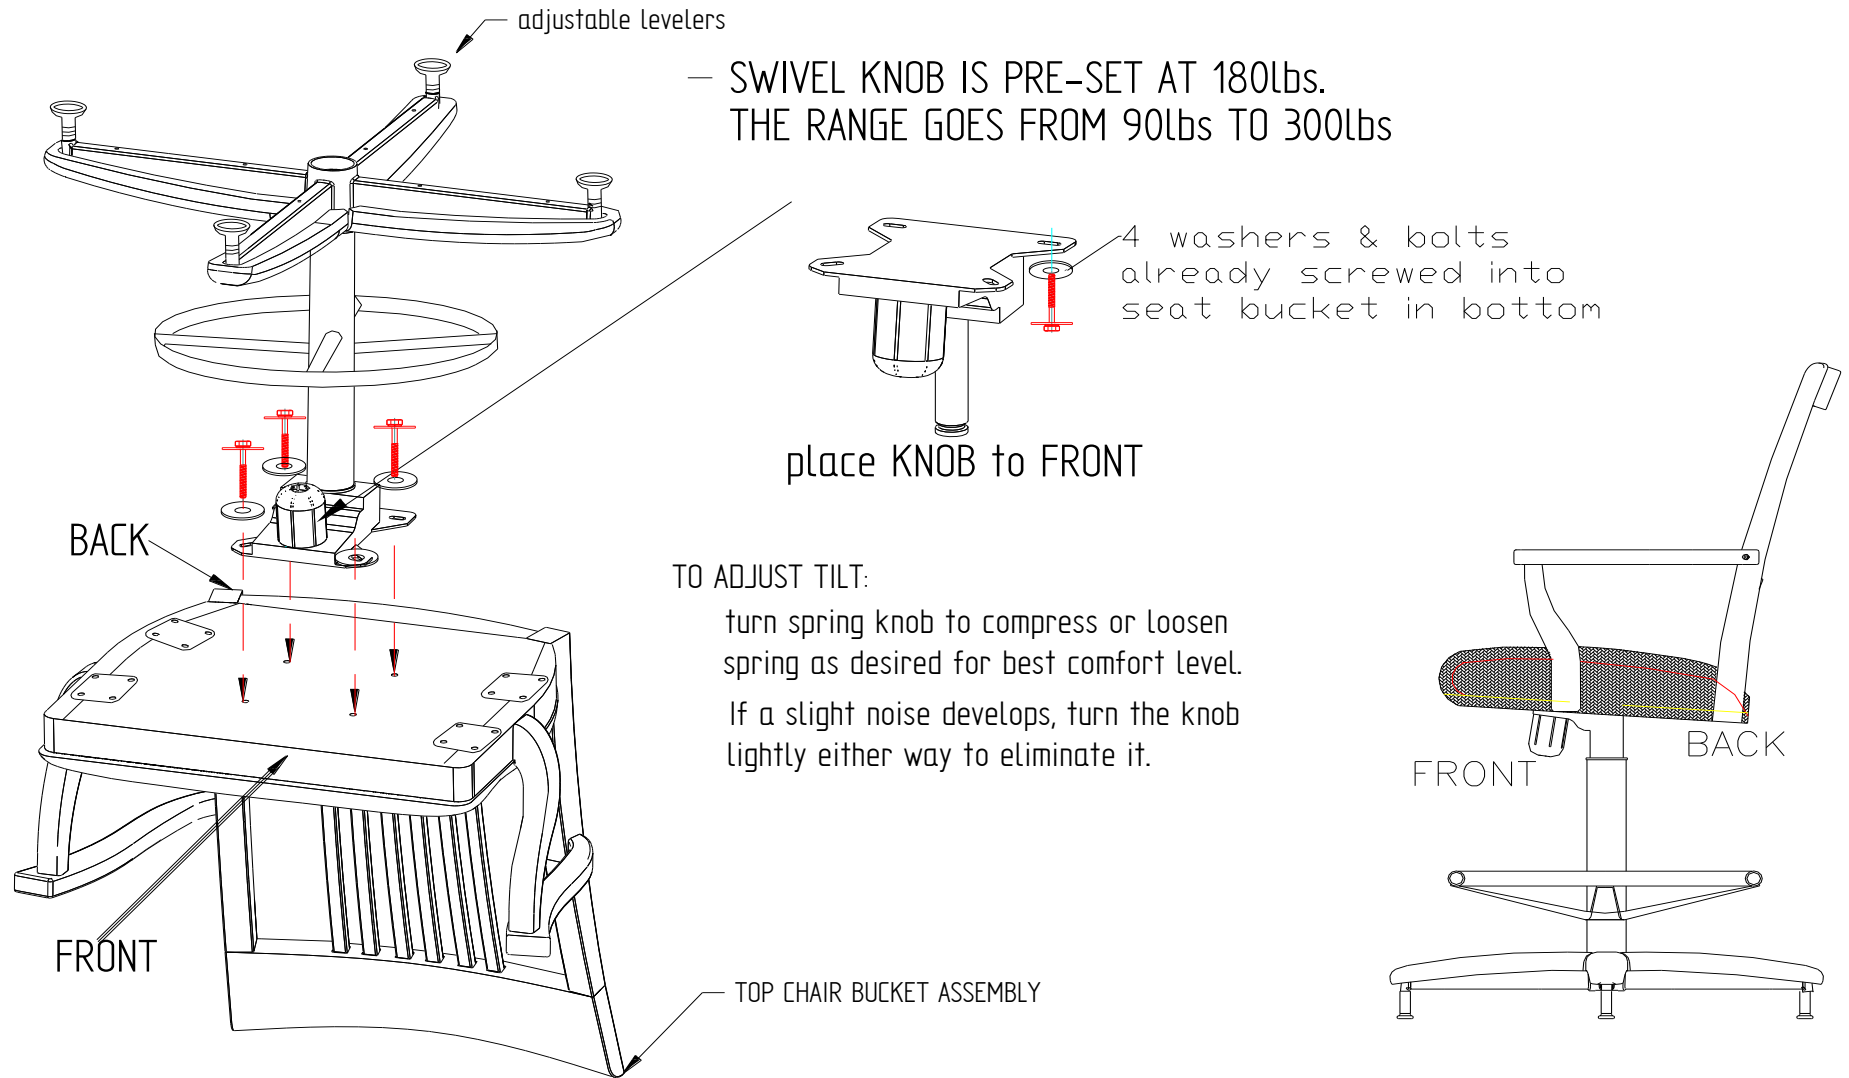

GENERIC STOOL ASSEMBLY FOR SWIVEL TILT-26"

PRE-CAUTION: EVERY 6 MONTHS- RETIGHTEN THE 4 BOLTS IN THE MOUNTING PLATE. USAGE CAN MAKE SCREWS WORK LOOSE OVER TIME.