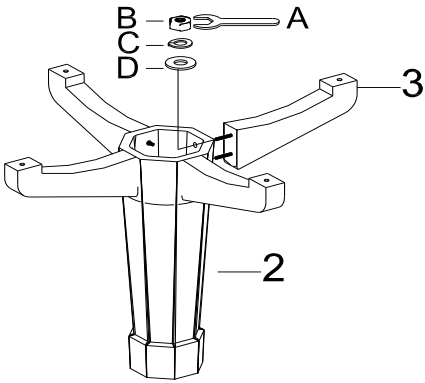

TABLE ASSEMBLY
CD4848/CD4242 w.
CD4230 or CD4236
ped. base

STEP 1

STEP 2

STEP 3

LIST OF HARDWARE AND PARTS:

NO.	Description			Q'ty
A		Hex Wrench	Ø5/16"	1
B		Nut	Ø5/16"	12
C		Spring washer	Ø5/16"	12
D		Washer	Ø5/16"	8
E		Fender washer	Ø38mmx2mmT	4
1	Table Top			1
2	Wood column			2
3	Leg			4