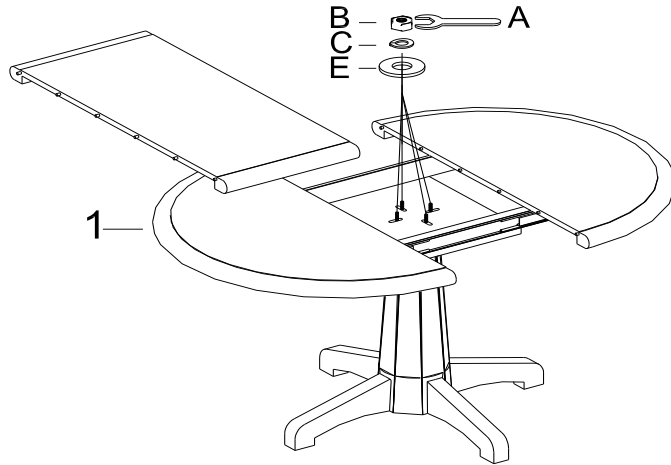

TABLE ASSEMBLY
CD4848/CD4242 w.
CD4230 or CD4236
ped. base

STEP 1

STEP 2

STEP 3

LIST OF HARDWARE AND PARTS:

NO.	Description			Q'ty
A		Hex Wrench	Ø5/16"	1
B		Nut	Ø5/16"	12
C		Spring washer	Ø5/16"	12
D		Washer	Ø5/16"	8
E		Fender washer	Ø38mmx2mmT	4
1	Table Top			1
2	Wood column			2
3	Leg			4