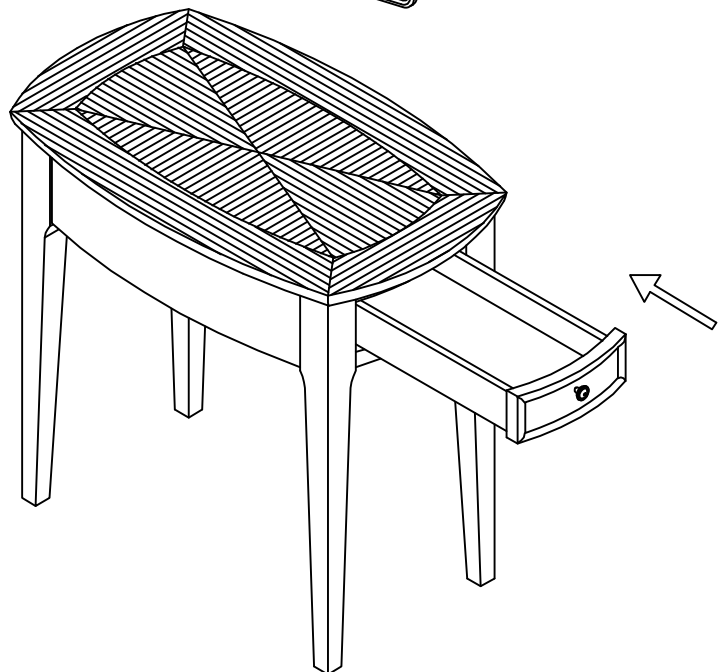

Peters-Revington

FURNITURE

ASSEMBLY INSTRUCTION

ITEM NO:2804-23

STEP: 1

STEP: 2

STEP: 3

**DO NOT TIGHTEN SCREWS
UNTIL COMPLETELY ASSEMBLED**

Item	Sketch	Description	Qty
A		Allen Wrench 4MM	1PC
B		Bolt 1/4*2"	8PCS
C		Lock Washer 1/4"*10MM	8PCS
D		Flat Washer 1/4"*16MM	8PCS