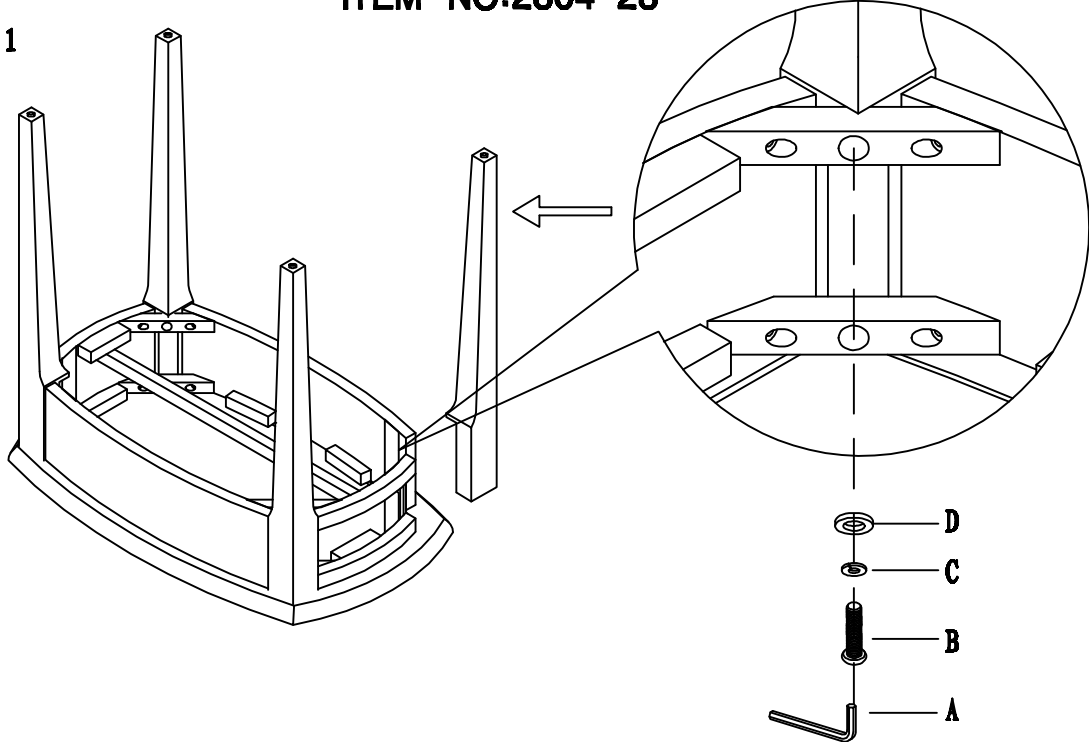

Peters-Revington

FURNITURE

ASSEMBLY INSTRUCTION

ITEM NO:2804-23

STEP: 1

STEP: 2

STEP: 3

**DO NOT TIGHTEN SCREWS
UNTIL COMPLETELY ASSEMBLED**

Item	Sketch	Description	Qty
A		Allen Wrench 4MM	1PC
B		Bolt 1/4*2"	8PCS
C		Lock Washer 1/4"*10MM	8PCS
D		Flat Washer 1/4"*16MM	8PCS